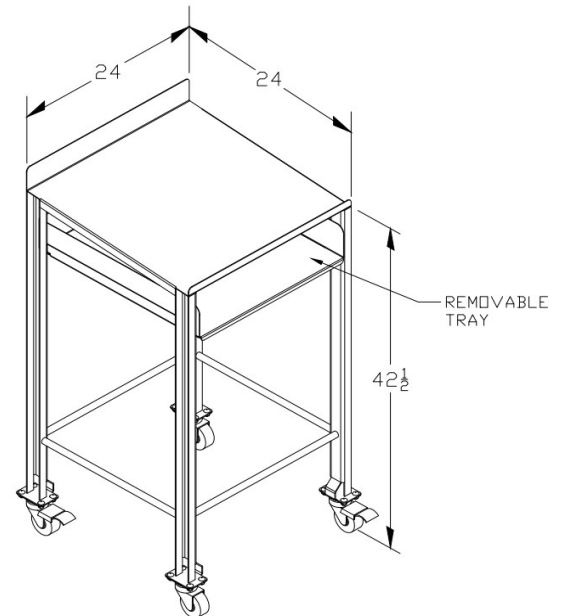

Pricing

Model No.	Price / Ea. @ Qty:		
	1	5	10
SSL-1105	$1,295	$1,250	$1,195

SSL Industries, LLC

Phone: (920) 893-2991

Get a Quote: sales@sslindustries.com

www.sslindustries.com